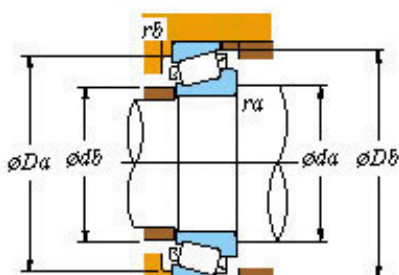

BEARING INDUSTRIA CUSCINETTI S.P.A.

■ Mounting dimensions

JL69349/10 Bearing 2D drawings and 3D CAD models

Koyo Automobile Taper Roller Bearings JL69349/10 JL69349 JL69310

Bearing No. JL69349/10

Bearing No.	JL69349/10
d	38
D	63
T	17
B	17
r(min)	SP
r1(min)	SP
Cr	54.7
C0r	58.2
Cu	8.25
Grease lub.	6000
Oil lub.	8000
C	13.500
a	14.6 mm
da	49.0
db	41.0
Da	60.0
Db	56.5
ra(max)	3.5
rb(max)	1.2
e	0.42
Y1	1.44
Y0	0.79
(Refer.) Mass(kg)	0.199