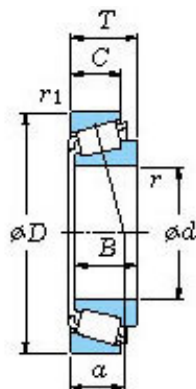

BEARING INDUSTRIA CUSCINETTI S.P.A.

■ Mounting dimensions

JL69349/10 Bearing 2D drawings and 3D CAD models

Koyo Automobile Taper Roller Bearings JL69349/10 JL69349 JL69310

Bearing No. JL69349/10

Bearing No.	JL69349/10
d	38
D	63
T	17
B	17
r(min)	SP
r1(min)	SP
Cr	54.7
C0r	58.2
Cu	8.25
Grease lub.	6000
Oil lub.	8000
C	13.500
a	14.6 mm
da	49.0
db	41.0
Da	60.0
Db	56.5
ra(max)	3.5
rb(max)	1.2
e	0.42
Y1	1.44
Y0	0.79
(Refer.) Mass(kg)	0.199